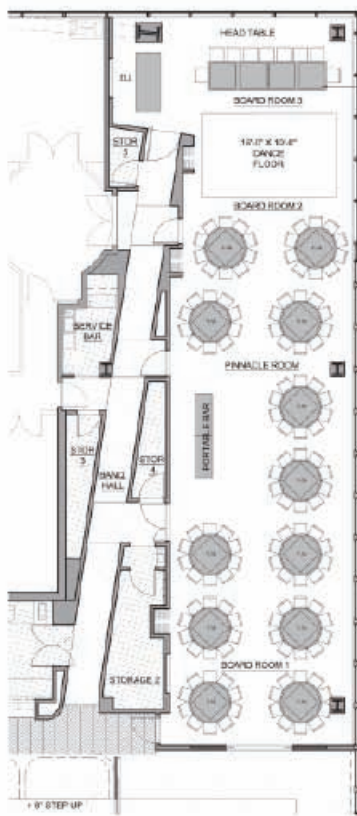

The logo for R2L, with the 'R' in red and '2L' in black, set against a white background.A dark, atmospheric photograph of a bar scene. A hand is pouring a drink into a glass, with another glass visible in the foreground. The text 'RESTAURANT | LOUNGE' is overlaid in white.

RESTAURANT | LOUNGE

One of Philadelphia's most dramatic dining rooms, R2L sits 500 feet above the city on the 37th Floor of Two Liberty Place. With an eye to the future, Chef Daniel Stern takes the tradition of classic cocktail cuisine and brings it up-to-date with a modern twist, using his always-unexpected interpretation of American food. Featuring breathtaking wall-to-wall unobstructed panoramic views that span over 40 miles, R2L will be home to some of the most spectacular events this season.

TWO LIBERTY PLACE, 37TH FLOOR
PHILADELPHIA
EAT@R2LRESTAURANT.COM
215.564.5337
VALET PARKING AVAILABLE

SAMPLE FLOOR PLAN

THE MAIN DINING ROOM

The spacious main dining room features unparalleled views and is the premier backdrop for any event, large or small. The Champagne and Martini Cart adds a touch of glamour to every affair. From gala functions to corporate cocktail parties, wedding receptions to grand celebrations, R2L offers an unforgettable dining experience. Capacity from 10-100.

PRIVATE DINING

Our private dining space features three board rooms and one larger event space that can be joined in multiple configurations to accommodate parties up to 150 guests; for larger events, all of R2L can be made available. From a midday board meeting to an intimate cocktail party overlooking William Penn atop City Hall to a grand seated dinner, the private dining options at R2L are as boundless as the view. These rooms will be among the city's most coveted. All rooms are equipped with full A/V capabilities. Capacity from 10-150.